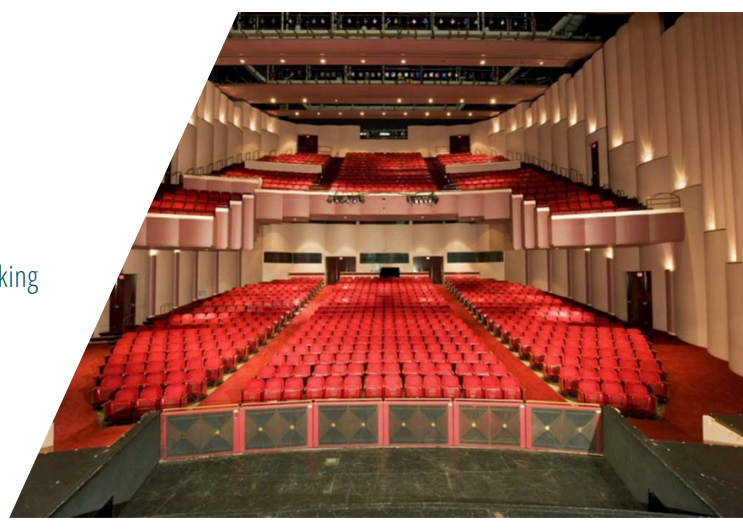

U.S. REGIONAL SEMI-FINAL TOUR GUIDE

HOUSTON, TX

March 6-9, 2025

THEATER

Theater: Cullen Performance Hall
Address: 4800 Calhoun Road, Houston, TX 77004
Website: [LINK](#)
Stage Size: 36' X 30'
Auditorium Size: 1,544 seats
Nearby restaurants: A variety of options within a short walking distance
Parking: Welcome Center Garage, 4400 University Dr, Houston, TX 77204, approximately 8 min walk \$10/day cash only

The historic Cullen Performance Hall is located on the campus of University of Houston, less than a 15 minute drive from Houston's downtown area.

STUDIOS

TBD

DISTANCES

Distance from airport to theater: 24 miles, approximately 37 minute drive